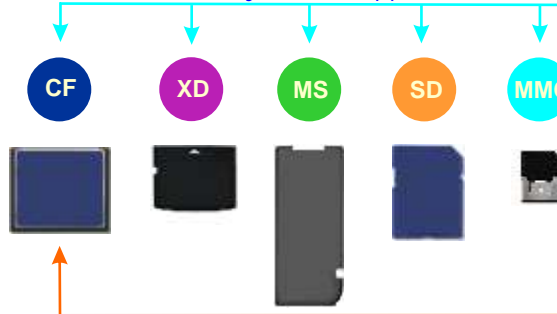

Digital Photo Frame

The easiest way to show your Digital pictures files without a computer

Digital Picture Frame

Photos, Calendar and Alarm

Features Include:

- 7" Wide Screen 480 x 234 Resolution Panel
- Insert your Digital Camera's memory card with Photos and watch the slide show
- Stores about 500+ Images¹ (Transcode photos by Shrinking Photos to screen)
- 128Meg Internal memory for storing favorite photos
- Photo ID - Date Stamp displayed on Picture
- Supports EXIF data from Digital Cameras - Auto Rotate and Photo ID
- Clock - Calender - Alarm - Programable Dimer Timer
- USB 2.0 Port support's Host mode (type A)
- Two Memory Card Sockets (CF & xD / MS / MS-PRO / SD and MMC)
- Advanced User Interface / Auto-Start Programmable after Power On
- Remote Control
- Deluxe outer frame with Black Finish
- Photo: Rotate - Zoom - Slide Show - selectable interval time - Thumbnail Pictures browser

128M
Internal Memory
Stores over 500+ Images

Multiple Images
Displayed
Simultaneously

Date Stamp

- 1 Take pictures with your Digital Camera
- 2 Load your Digital Camera's Memory card in the Picture frame
- 3 Turn ON the Picture Frame and watch the show

Digital Camera

Compact Flash
MemoryStick/Pro
Secured Data
MultiMedia Card
xD Card

Memory Cards Supported

Two Memory Sockets

Package Contents: Digital Picture Frame, Remote, Manual-Quick Installation Guide, AC adapter and USB cable.